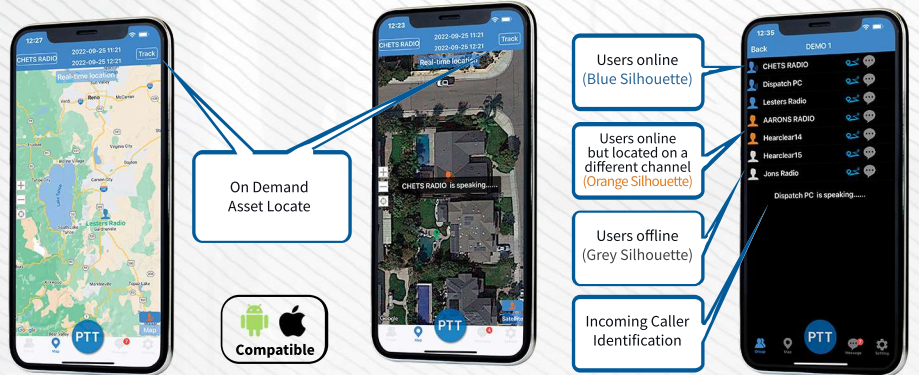

Portable Handheld Options (More options available)

▶ Remote Wi-Fi Management

▶ OTA Firmware Updates

▶ Group and Private Calling

▶ Dynamic Grouping

▶ Call Alerting

▶ Cross-Fleet Calling

▶ Text-to-Voice Transcribe

▶ GPS Location & Tracking

▶ Voice Recording Playback

▶ Call History Thread

▶ SOS Emergency Notification

Hearclear PTT Smartphone Application

Hearclear PTT Computer Aided Dispatching Software

Full accessories catalog is available on our website